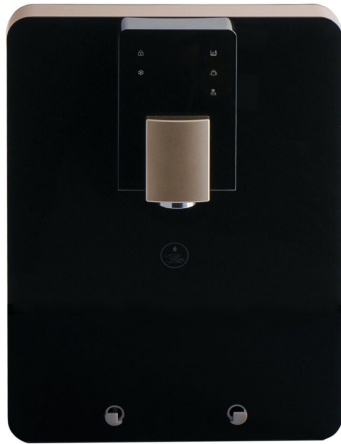

Specification Sheet for: Model CS-106A

Category - Water Cooler

Description - Wall mounted plumbed-in water cooler providing filtered water with chilled and instant hot water options.

Features:

- Only 3-8 seconds to get boiling water
- Hot water 99 ° C, cold water 10-15 ° C, room temperature water 25 ° C
- LED screen display temperature
- Modern Wall Mounted model
- Easy to use touch panel buttons